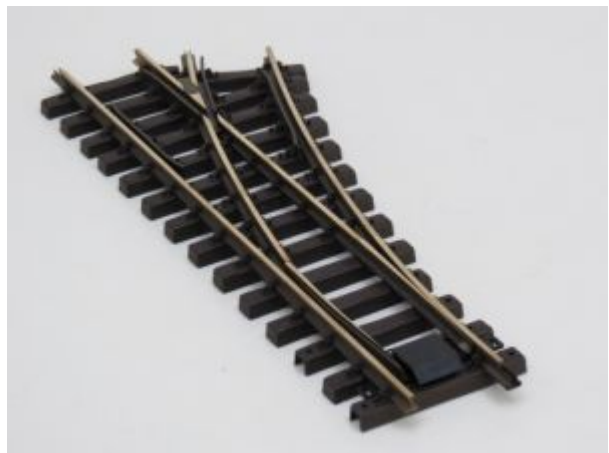

TRAINLINE45 1020965 Weiche R 90cm rechts, ohne Antrieb, Gebuikt
€ 39,00