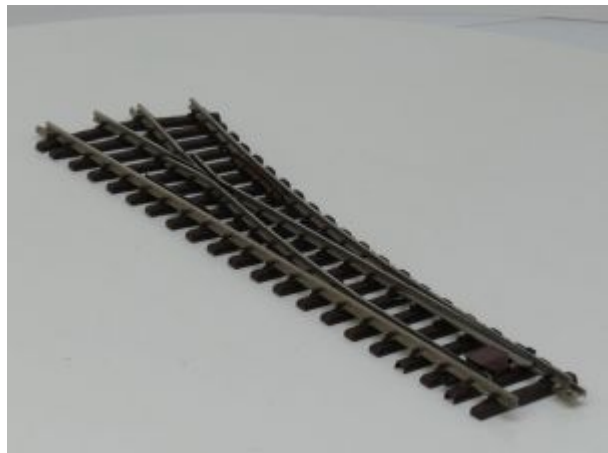

LGB Meetlint, Massband, tapemeasure
€ 15,00

LGB 51400 Familie
€ 27,00

Bachmann 92421 Large Metal Wheel Set (4 per card)
Adviesprijs: **€ 25,40**
Bij ons: **€ 21,60**

THIEL 1801 Weiche 15° Nickel rechts, Schroefbare railverbinders
€ 148,00