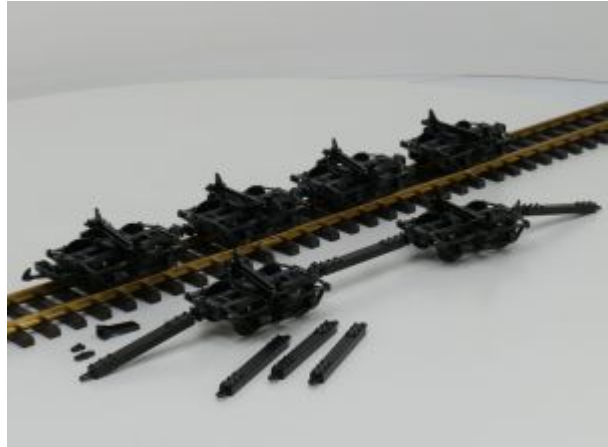

LGB 40770 Set Langholz-Trucks
€ 169,00