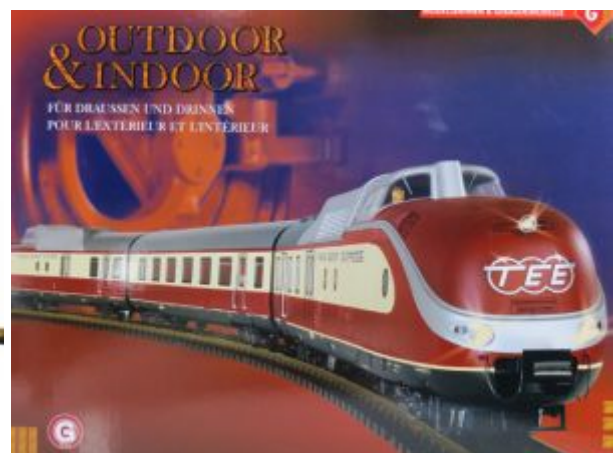

PIKO 37330 G-Elektrotriebzug Gläserner
Zug DB IV

PIKO 37320 TEE G-Dieseltreibwagen VT
11.5 DB III, 3-tlg.