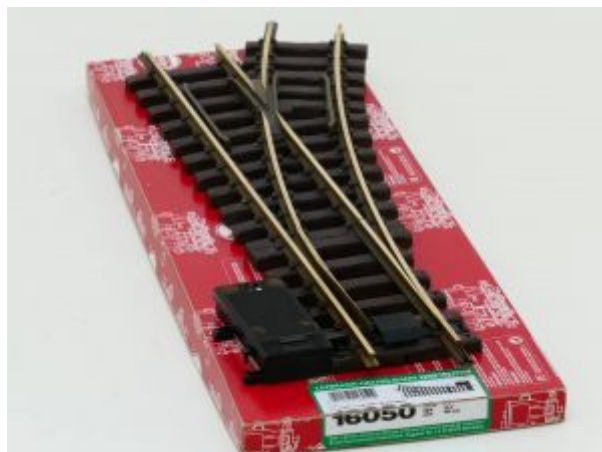

Nieuw in onze webshop / Neu in unser Webshop / New in our webshop

€ 139,00

€ 89,00

€ 89,00

€ 70,00