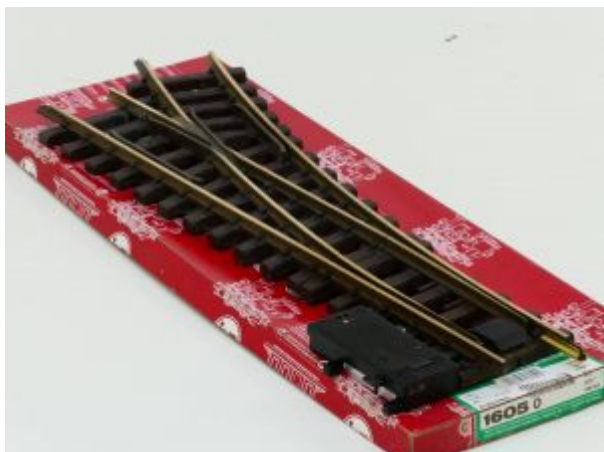

Nieuw in onze webshop / Neu in unser Webshop / New in our webshop

€ 139,00

€ 89,00

€ 89,00

€ 70,00