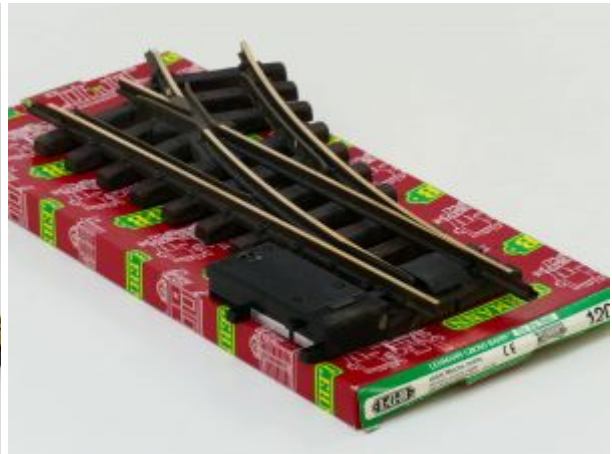

LGB 12050 Elekt.Weiche re.,R1,30 Grad

€ 39,00

Aanbevolen films / Empfohlene Filme / Recommended films

Quad Australian streamliner locomotives B65, B76, B61 & S317 - Hawkesbur...

Sydney Trains Vlog 1905: Redfern - Featuring Red Rattler F1 on Tour With...

Zwei echte Badenerinnen auf der Schwäbische Albbahn 75 1118 und 58 311

RhB Ge 4/4 II mit Komp abfahrt in Madulain

Waldbahn in Rumänien: Covasna–Comandău

Met vriendelijke groet,

Michael van Hoof

Grootspoor.com

Kanaaldijk 122B

1831GC Koedijk

Telefoon: 072-5618707

Fax: 072-5627806

Email: info@grootspoor.com

www.grootspoor.com

Is onze winkel niet bij u in de buurt?

Desgewenst sturen wij uw bestelling graag toe of komen we het persoonlijk bij u
langsbrengen.

GROOTSPOOR.COM , 300 vierkante meter aan puur Groot Grootspoorplezier!

[Categorieën](#) [Over ons](#) [Merken](#) [Contact](#)

Our mailing address is:

info@grootspoor.com