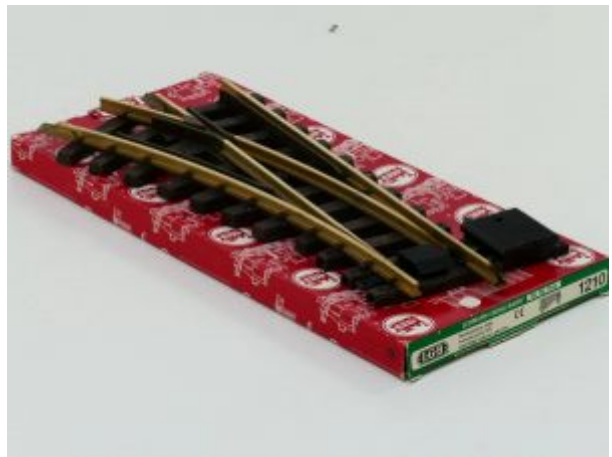

Nieuw in onze webshop / Neu in unser Webshop / New in our webshop

LGB 12000 Handweiche rechts,R1,30
Grad

€ 31,00

LGB 12100 Handweiche links,R1,30
Grad

€ 31,00

LGB 12100 Handweiche links,R1,30
Grad

€ 31,00

LGB 12100 Handweiche links,R1,30
Grad