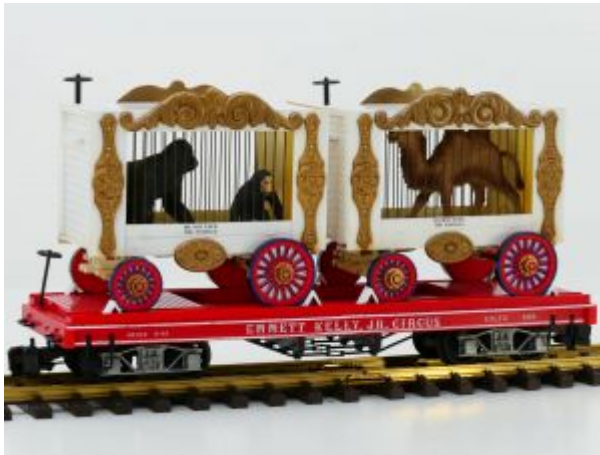

Bachmann 98372 Flat car Emmet Kelly Jr
Circus no 162 with 2 Cage Cars

€ 79,00