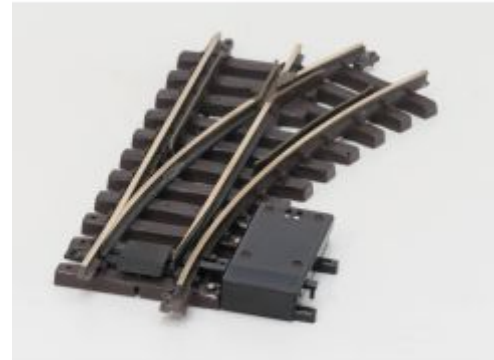

For many switches the EVO-S remains the first choice, but for some cases the EVO-X is just the perfect one, because it additionally offers the following functions, among others:

- frog polarisation
- fully automatic fall-back switch function with real recognition of the switch tongue position
- spring switch function (real detection of cutting open)
- contact output with feedback function on receipt of the digital switching command and querying of the end position
- Cutting of the points and interrogation of the limit switch
- Heated point mechanism (setting mechanism)
- connection for an external turnout switch heating

# Nieuw in onze webshop / Neu in unser Webshop / New in our webshop

LGB 12050 Elekt.Weiche  
re., R1,30 Grad. Met Schroefbare  
railverbinders

Bij ons: € 40,00

LGB 12050 Elekt.Weiche  
re., R1,30 Grad. Met Schroefbare  
railverbinders

Bij ons: € 40,00

LGB 12150 Elektr.Weiche  
li., R1,30 Grad. Met Schroefbare  
railverbinders

Bij ons: € 40,00

LGB 12150 Elektr.Weiche  
li., R1,30 Grad.

Bij ons: € 42,00

LGB 50040 LGB-Handsleifer  
goed gebruikt