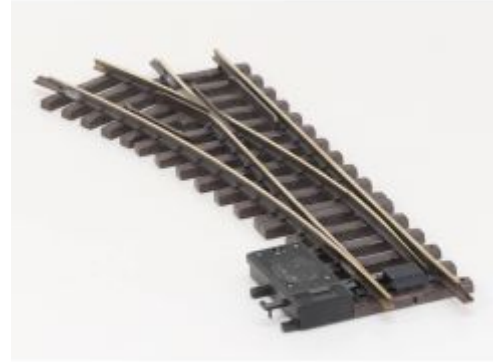

LGB 16150 Elektr. Weiche, links,
R3, 22.5 Grad, Buiten gebruikt,
Soldeer resten

Bij ons: € 65,00